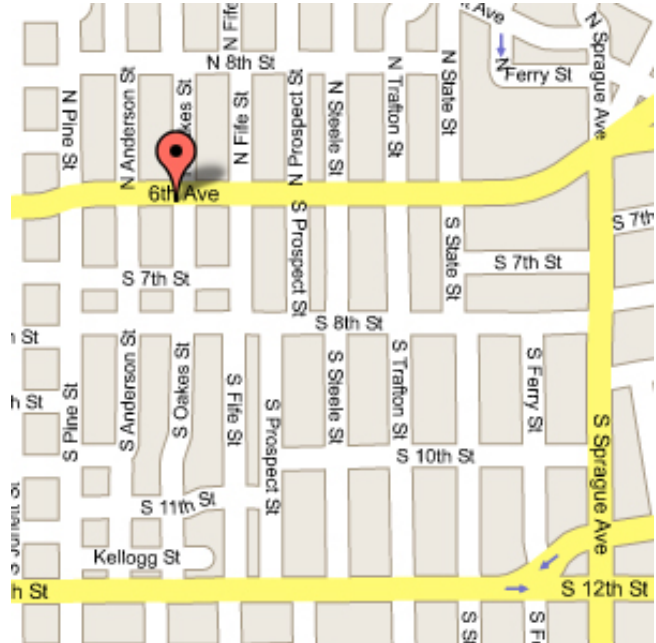

SIX OLIVES LOUNGE

***Six Olives Lounge • 2708 Sixth Avenue
Tacoma, WA 98406 • 253.272.5574***

From Seattle

- Take Interstate 5 south
- Just after the Tacoma Dome take Highway 16th west
 - Take first exit "Sprague Street"
- Follow Sprague north to 6th Street and take a left
- Six Olives is on the left hand side approx a half of a mile

From Olympia

- Take Interstate 5 North
- Just after the Tacoma Mall take Highway 16th west
 - Take first exit "Sprague Street"
- Follow Sprague north to 6th Street and take a left
- Six Olives is on the left hand side approx a half of a mile

From Gig Harbor

- Take Highway 16th east over the Tacoma Narrows Bridge
 - Take the exit "Union Street"
- Take a left off highway and follow Union north to 6th Street and take a right
 - Six Olives is on the right hand side approx one mile